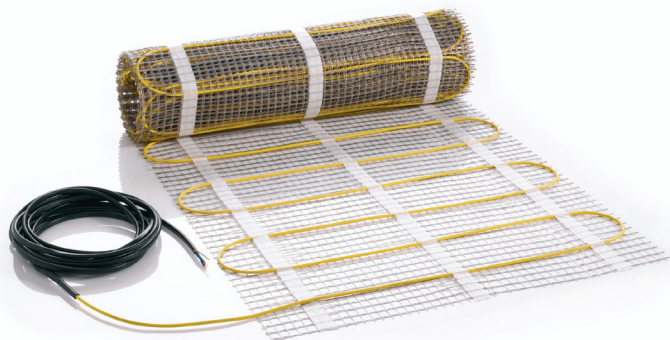

Veria Quickmat

Technical specifications:

Width:	50cm
Thickness:	3,5mm
Cable construction:	Twin conductor
Cold tail:	2.3m
Adhesive mesh net:	Yes
Cable colour:	Yellow
Pulling strenght:	120Nm
Deformation strenght:	600Nm
Conductor insulation:	FEP
Screen:	100% aluminium screen
Outer sheath:	PVDF
Max. temperature:	120°C
Output pr. m ² :	100W/m ² , 150W/m ² and 200W/m ² at 230V
Warranty:	12 years
Certified by:	Semko

Product range:

Veria Quickmat 100W/m ²			Veria Quickmat 150W/m ²		
	Covering area:	Lenght x width:		Covering area:	Lenght x width:
Veria Quickmat 100, 50W	0,5m ²	1,0m x 0,5m	Veria Quickmat 150, 75W	0,5m ²	1,0m x 0,5m
Veria Quickmat 100, 100W	1,0m ²	2,0m x 0,5m	Veria Quickmat 150, 150W	1,0m ²	2,0m x 0,5m
Veria Quickmat 100, 150W	1,5m ²	3,0m x 0,5m	Veria Quickmat 150, 225W	1,5m ²	3,0m x 0,5m
Veria Quickmat 100, 200W	2,0m ²	4,0m x 0,5m	Veria Quickmat 150, 300W	2,0m ²	4,0m x 0,5m
Veria Quickmat 100, 250W	2,5m ²	5,0m x 0,5m	Veria Quickmat 150, 375W	2,5m ²	5,0m x 0,5m
Veria Quickmat 100, 300W	3,0m ²	6,0m x 0,5m	Veria Quickmat 150, 450W	3,0m ²	6,0m x 0,5m
Veria Quickmat 100, 350W	3,5m ²	7,0m x 0,5m	Veria Quickmat 150, 525W	3,5m ²	7,0m x 0,5m
Veria Quickmat 100, 400W	4,0m ²	8,0m x 0,5m	Veria Quickmat 150, 600W	4,0m ²	8,0m x 0,5m
Veria Quickmat 100, 500W	5,0m ²	10,0m x 0,5m	Veria Quickmat 150, 750W	5,0m ²	10,0m x 0,5m
Veria Quickmat 100, 600W	6,0m ²	12,0m x 0,5m	Veria Quickmat 150, 900W	6,0m ²	12,0m x 0,5m
Veria Quickmat 100, 700W	7,0m ²	14,0m x 0,5m	Veria Quickmat 150, 1050W	7,0m ²	14,0m x 0,5m
Veria Quickmat 100, 800W	8,0m ²	16,0m x 0,5m	Veria Quickmat 150, 1200W	8,0m ²	16,0m x 0,5m
Veria Quickmat 100, 900W	9,0m ²	18,0m x 0,5m	Veria Quickmat 150, 1350W	9,0m ²	18,0m x 0,5m
Veria Quickmat 100, 1000W	10,0m ²	20,0m x 0,5m	Veria Quickmat 150, 1500W	10,0m ²	20,0m x 0,5m
Veria Quickmat 100, 1200W	12,0m ²	24,0m x 0,5m	Veria Quickmat 150, 1800W	12,0m ²	24,0m x 0,5m